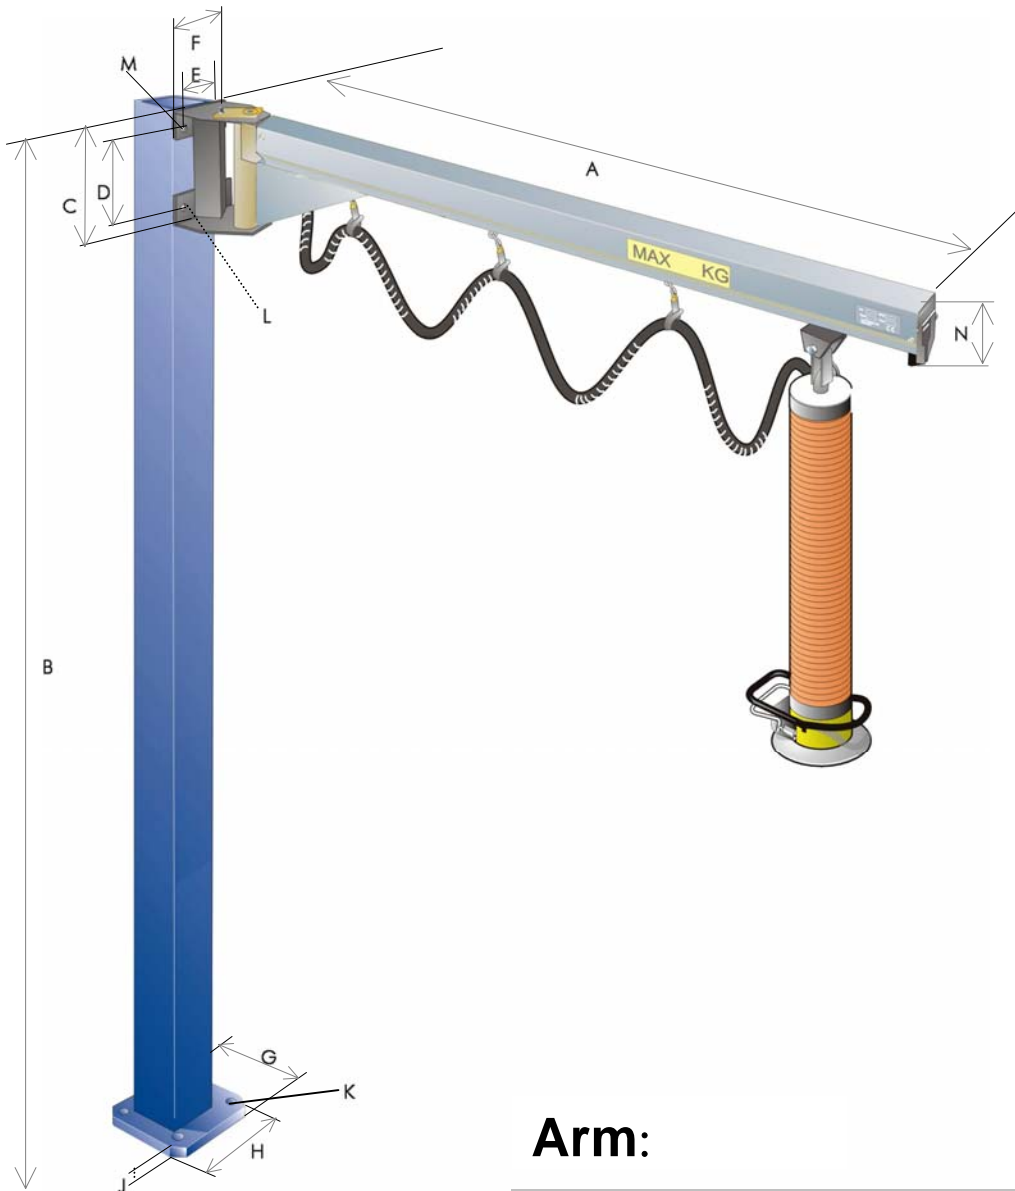

## Underbraced jib cranes with arm in aluminium up to 25 kg

### Arm:

Type	Load, kg	A	C	D	E	F	L	Arm profile
LRAU2/25	25	2000	441	341	110	150	Ø14	LR113
LRAU3/25	25	3000	441	341	110	150	Ø14	LR113

### Pelare:

Type	For jib arm type**	B	G	H	J	K	M
LPM15361L	LRAUPV2/25	Custom made	250	200	20	Ø18	M12
	LRAUPV3/25						

\*\* Jib arm with 1 pce trolley, 3 pcs trolley for air tube with leather strap, end stop, load signs and 4 pcs M12-bolt.