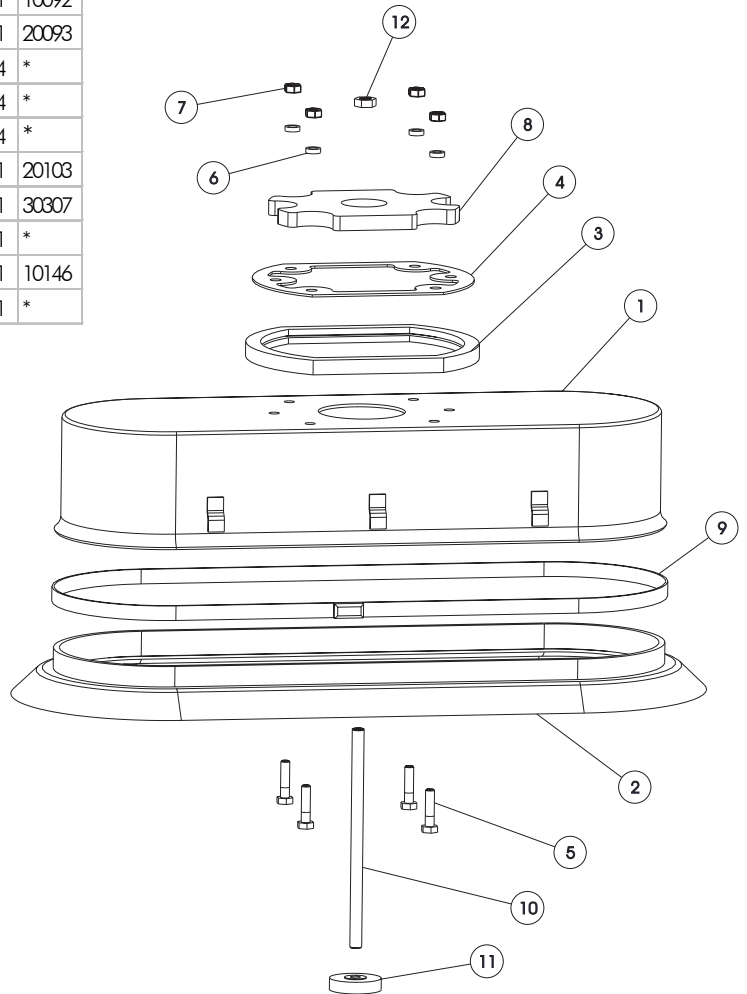

Nb	Suction foot 20300	Amount	Art. No.
1	Metal part	1	20306
2	Rubber gasket, black	1	20301
3	Rubber packing	1	10092
4	Frame	1	20093
5	Screw M6x25	4	*
6	Pre-assembly plate	4	*
7	Nut M6	4	*
8	Noise & dust filter	1	20103
9	Plastic band (clamp)	1	30307
10	Pin 150mm M8	1	*
11	Rubber pad with nut - Ø 35mm	1	10146
12	Nut M8	1	*

Suction foot 20300

TAWI

Box 10205 434 23 KUNGSBACKA Sweden
Tel +46 300 185 00
info@tawi.se
www.TAWI.com